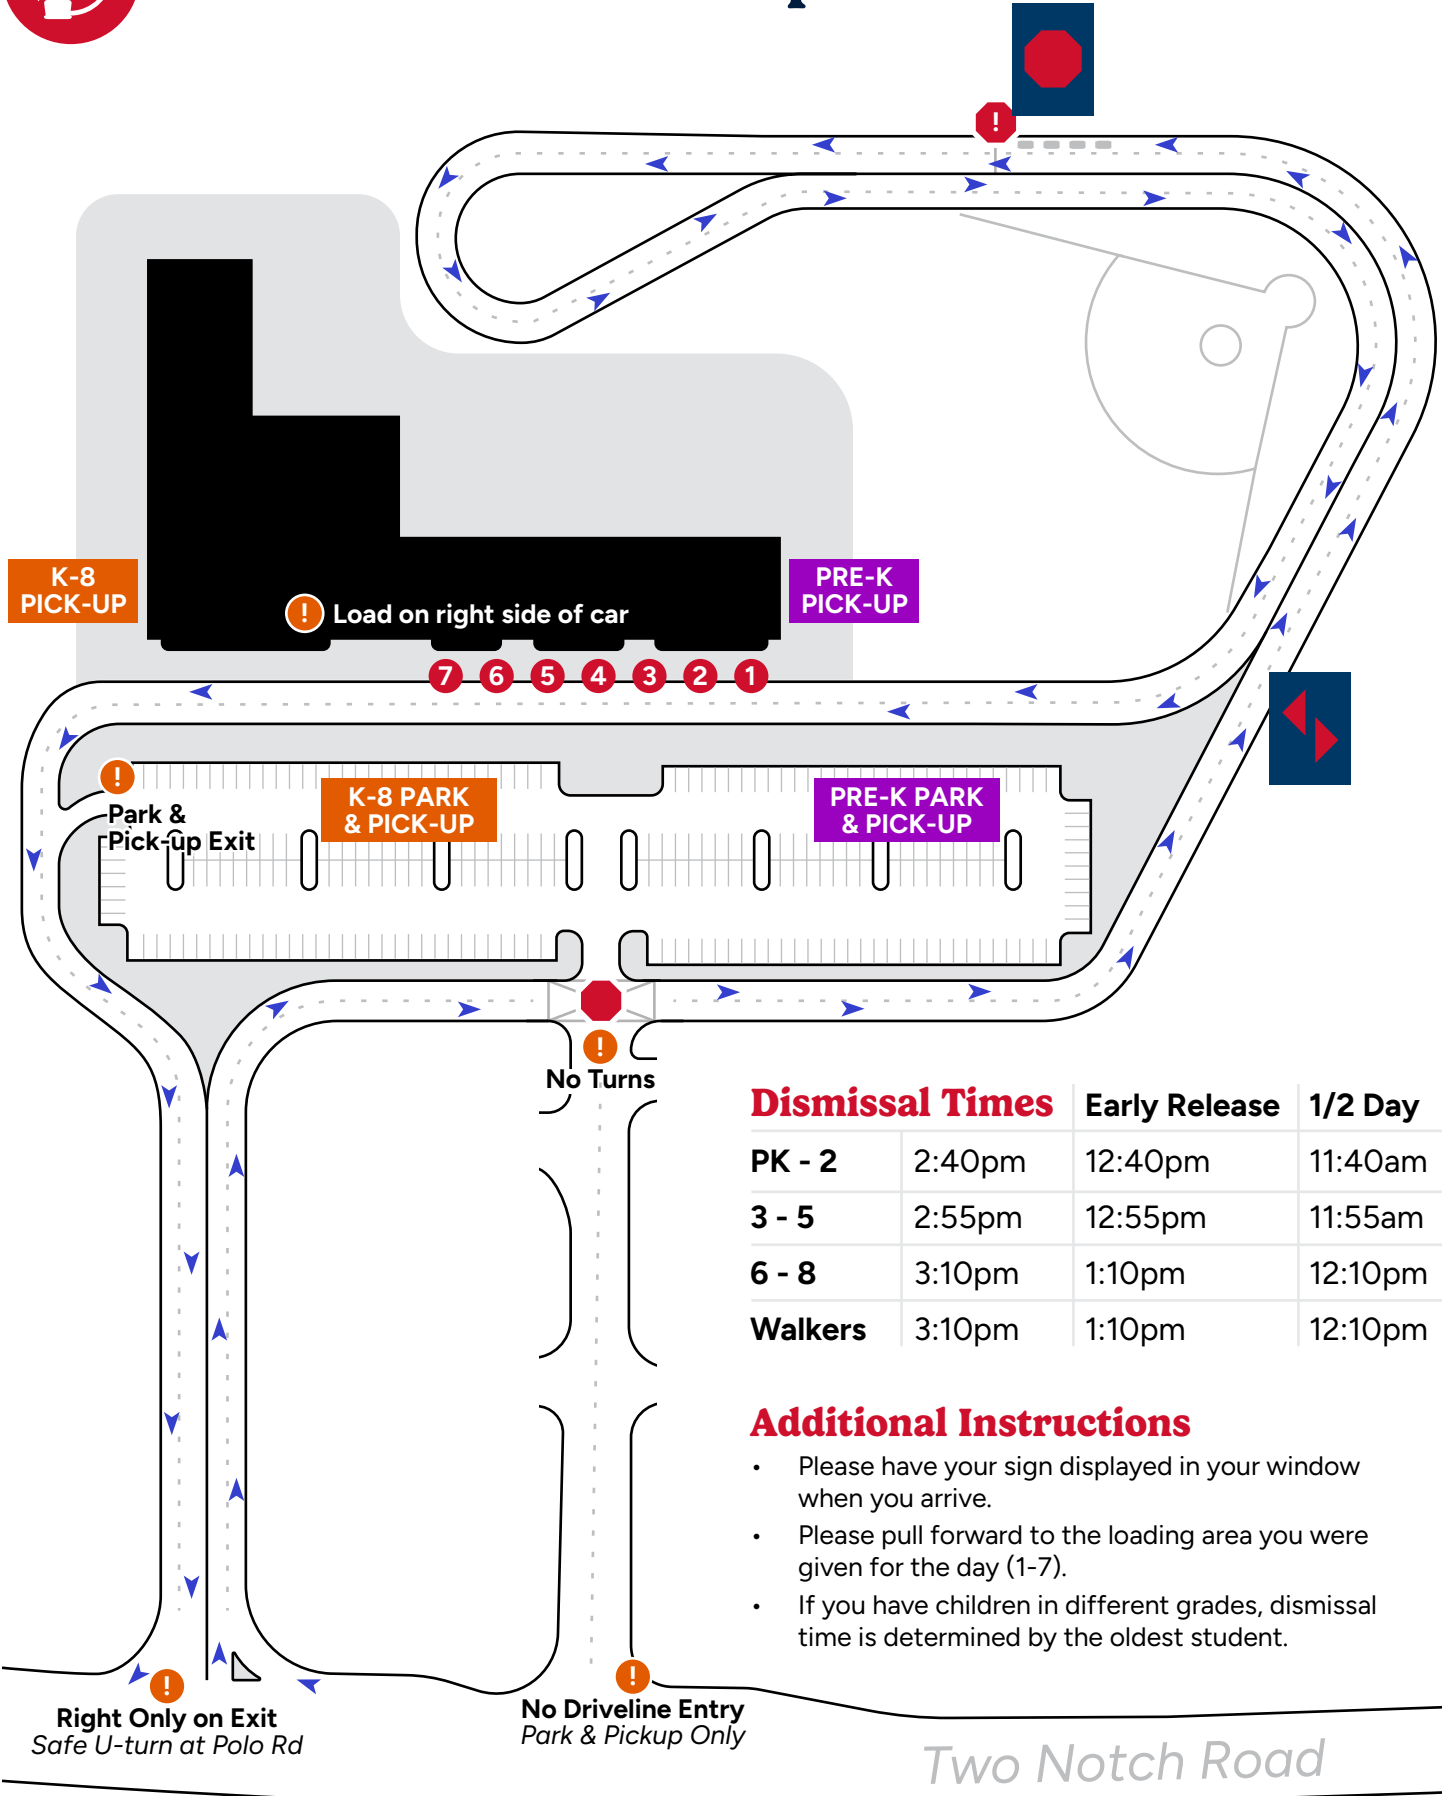

# Columbia Driveline Map

	<b>Dismissal Times</b>	<b>Early Release</b>	<b>1/2 Day</b>
<b>PK - 2</b>	2:40pm	12:40pm	11:40am
<b>3 - 5</b>	2:55pm	12:55pm	11:55am
<b>6 - 8</b>	3:10pm	1:10pm	12:10pm
<b>Walkers</b>	3:10pm	1:10pm	12:10pm

- Additional Instructions**
- Please have your sign displayed in your window when you arrive.
  - Please pull forward to the loading area you were given for the day (1-7).
  - If you have children in different grades, dismissal time is determined by the oldest student.

**Right Only on Exit**  
Safe U-turn at Polo Rd

**No Driveline Entry**  
Park & Pickup Only

*Two Notch Road*